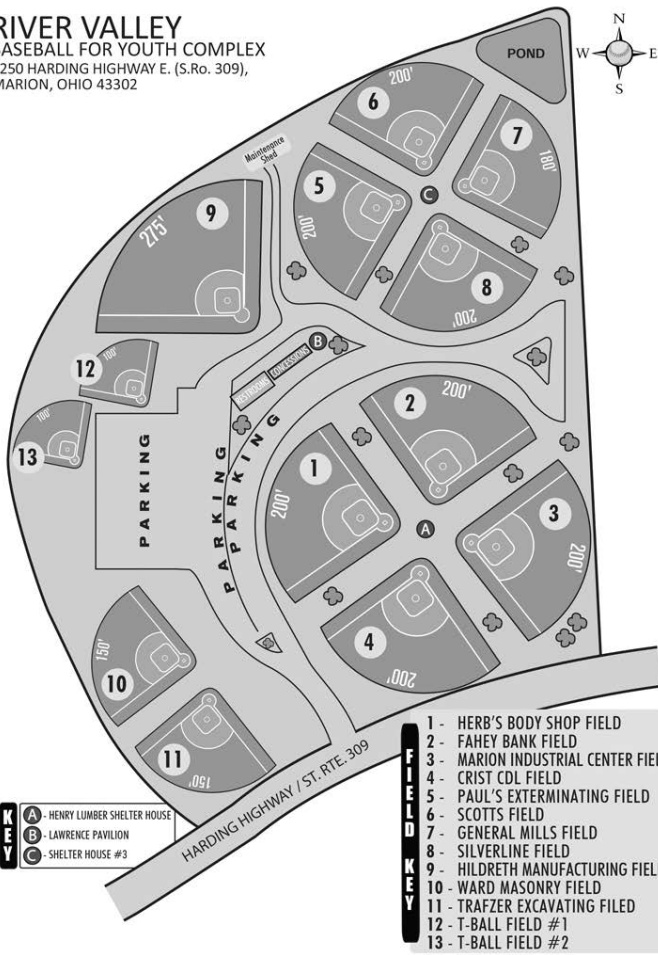

RIVER VALLEY
 BASEBALL FOR YOUTH COMPLEX
 2250 HARDING HIGHWAY E. (S.Ro. 309),
 MARION, OHIO 43302

RIVER VALLEY
 BASEBALL FOR YOUTH COMPLEX
 2250 HARDING HIGHWAY E. (S.Ro. 309),
 MARION, OHIO 43302

RIVER VALLEY
 BASEBALL FOR YOUTH COMPLEX
 2250 HARDING HIGHWAY E. (S.Ro. 309),
 MARION, OHIO 43302

RIVER VALLEY
 BASEBALL FOR YOUTH COMPLEX
 2250 HARDING HIGHWAY E. (S.Ro. 309),
 MARION, OHIO 43302

RIVER VALLEY
 BASEBALL FOR YOUTH COMPLEX
 2250 HARDING HIGHWAY E. (S.Ro. 309),
 MARION, OHIO 43302