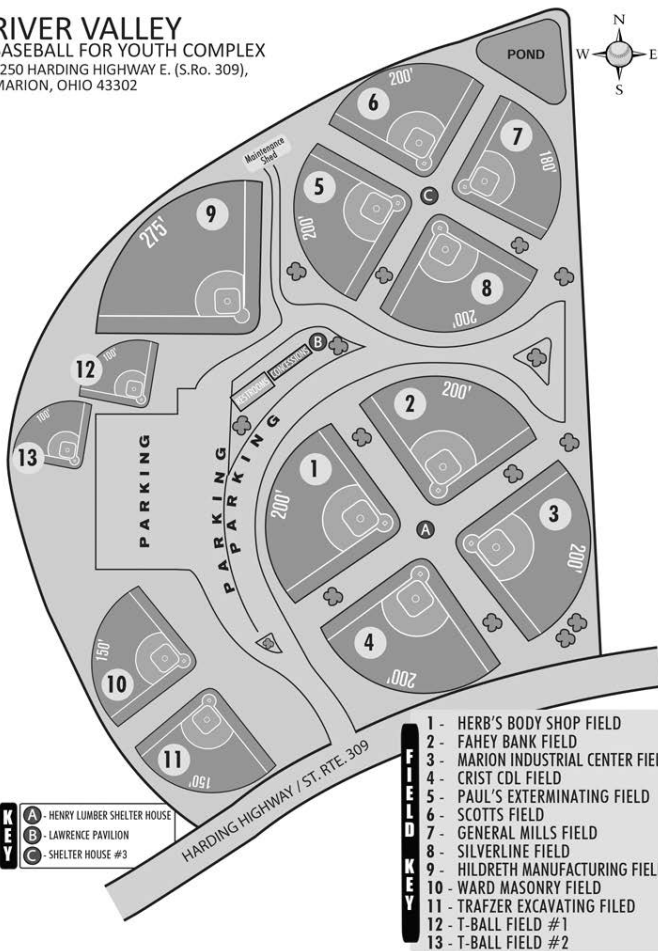

RIVER VALLEY
BASEBALL FOR YOUTH COMPLEX
2250 HARDING HIGHWAY E. (S.Ro. 309),
MARION, OHIO 43302