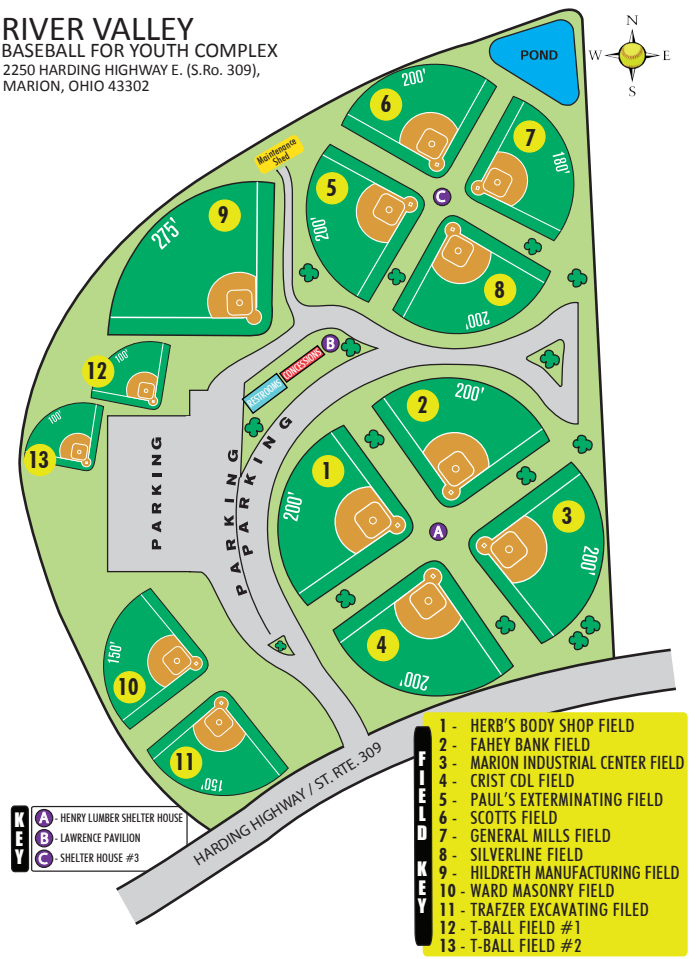

RIVER VALLEY
 BASEBALL FOR YOUTH COMPLEX
 2250 HARDING HIGHWAY E. (S.Ro. 309),
 MARION, OHIO 43302

RIVER VALLEY
 BASEBALL FOR YOUTH COMPLEX
 2250 HARDING HIGHWAY E. (S.Ro. 309),
 MARION, OHIO 43302

RIVER VALLEY
 BASEBALL FOR YOUTH COMPLEX
 2250 HARDING HIGHWAY E. (S.Ro. 309),
 MARION, OHIO 43302

RIVER VALLEY
 BASEBALL FOR YOUTH COMPLEX
 2250 HARDING HIGHWAY E. (S.Ro. 309),
 MARION, OHIO 43302

RIVER VALLEY
 BASEBALL FOR YOUTH COMPLEX
 2250 HARDING HIGHWAY E. (S.Ro. 309),
 MARION, OHIO 43302