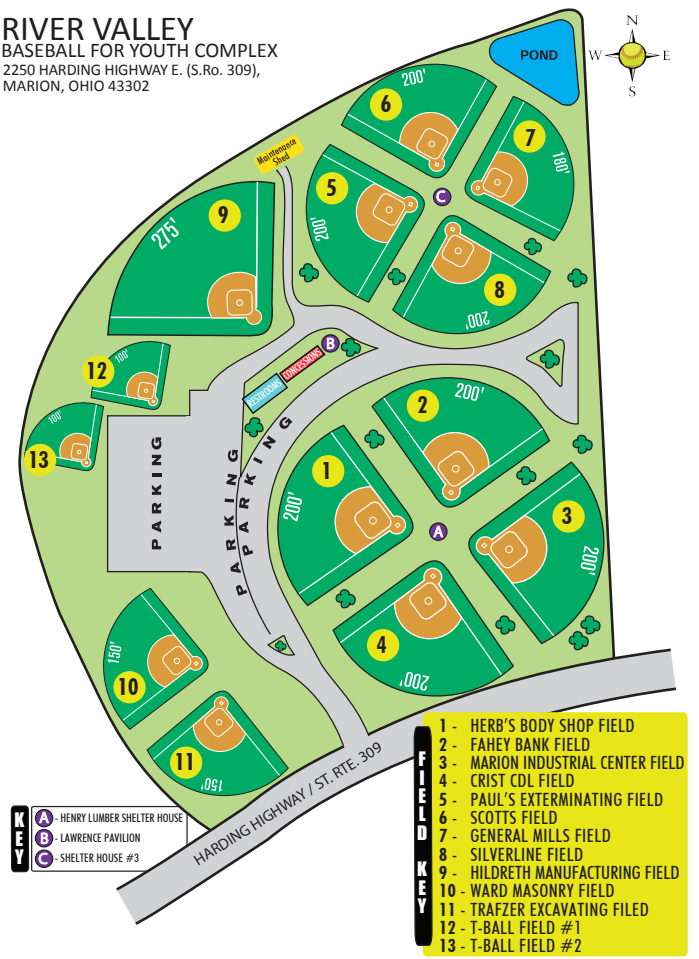

RIVER VALLEY
 BASEBALL FOR YOUTH COMPLEX
 2250 HARDING HIGHWAY E. (S.Ro. 309),
 MARION, OHIO 43302

RIVER VALLEY
 BASEBALL FOR YOUTH COMPLEX
 2250 HARDING HIGHWAY E. (S.Ro. 309),
 MARION, OHIO 43302

RIVER VALLEY
 BASEBALL FOR YOUTH COMPLEX
 2250 HARDING HIGHWAY E. (S.Ro. 309),
 MARION, OHIO 43302

RIVER VALLEY
 BASEBALL FOR YOUTH COMPLEX
 2250 HARDING HIGHWAY E. (S.Ro. 309),
 MARION, OHIO 43302

RIVER VALLEY
 BASEBALL FOR YOUTH COMPLEX
 2250 HARDING HIGHWAY E. (S.Ro. 309),
 MARION, OHIO 43302