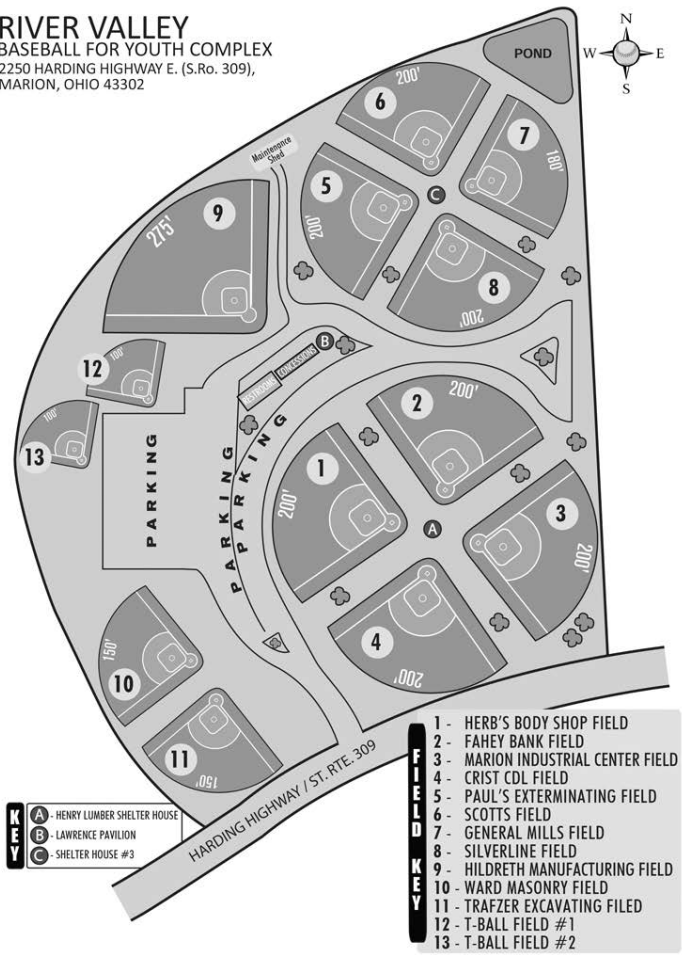

RIVER VALLEY
 BASEBALL FOR YOUTH COMPLEX
 2250 HARDING HIGHWAY E. (S.Ro. 309),
 MARION, OHIO 43302

RIVER VALLEY
 BASEBALL FOR YOUTH COMPLEX
 2250 HARDING HIGHWAY E. (S.Ro. 309),
 MARION, OHIO 43302

RIVER VALLEY
 BASEBALL FOR YOUTH COMPLEX
 2250 HARDING HIGHWAY E. (S.Ro. 309),
 MARION, OHIO 43302

RIVER VALLEY
 BASEBALL FOR YOUTH COMPLEX
 2250 HARDING HIGHWAY E. (S.Ro. 309),
 MARION, OHIO 43302

RIVER VALLEY
 BASEBALL FOR YOUTH COMPLEX
 2250 HARDING HIGHWAY E. (S.Ro. 309),
 MARION, OHIO 43302